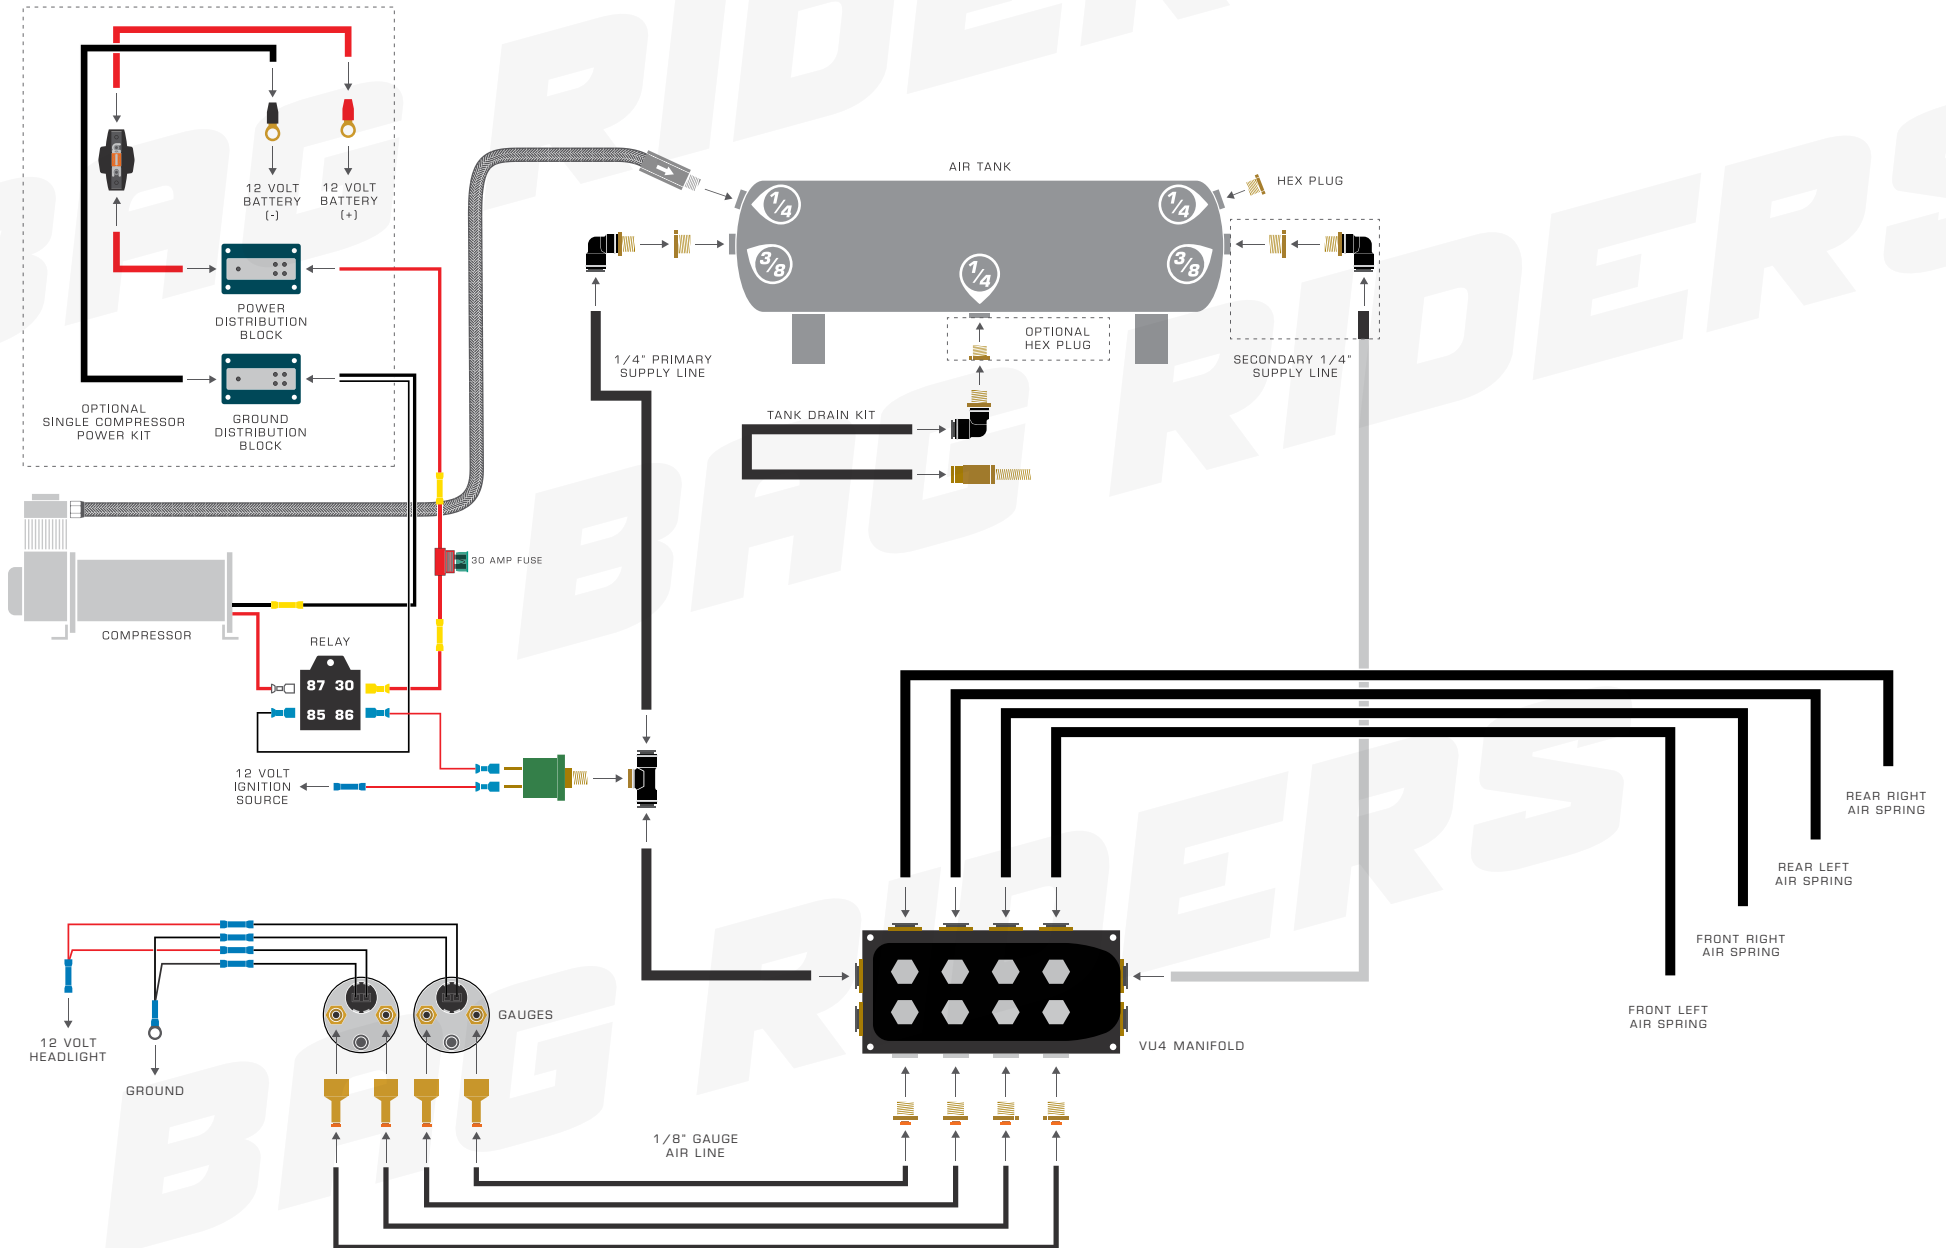

SINGLE COMPRESSOR WITHOUT WATER TRAP(S)

@BAG RIDERS, LLC. — NOT TO SCALE