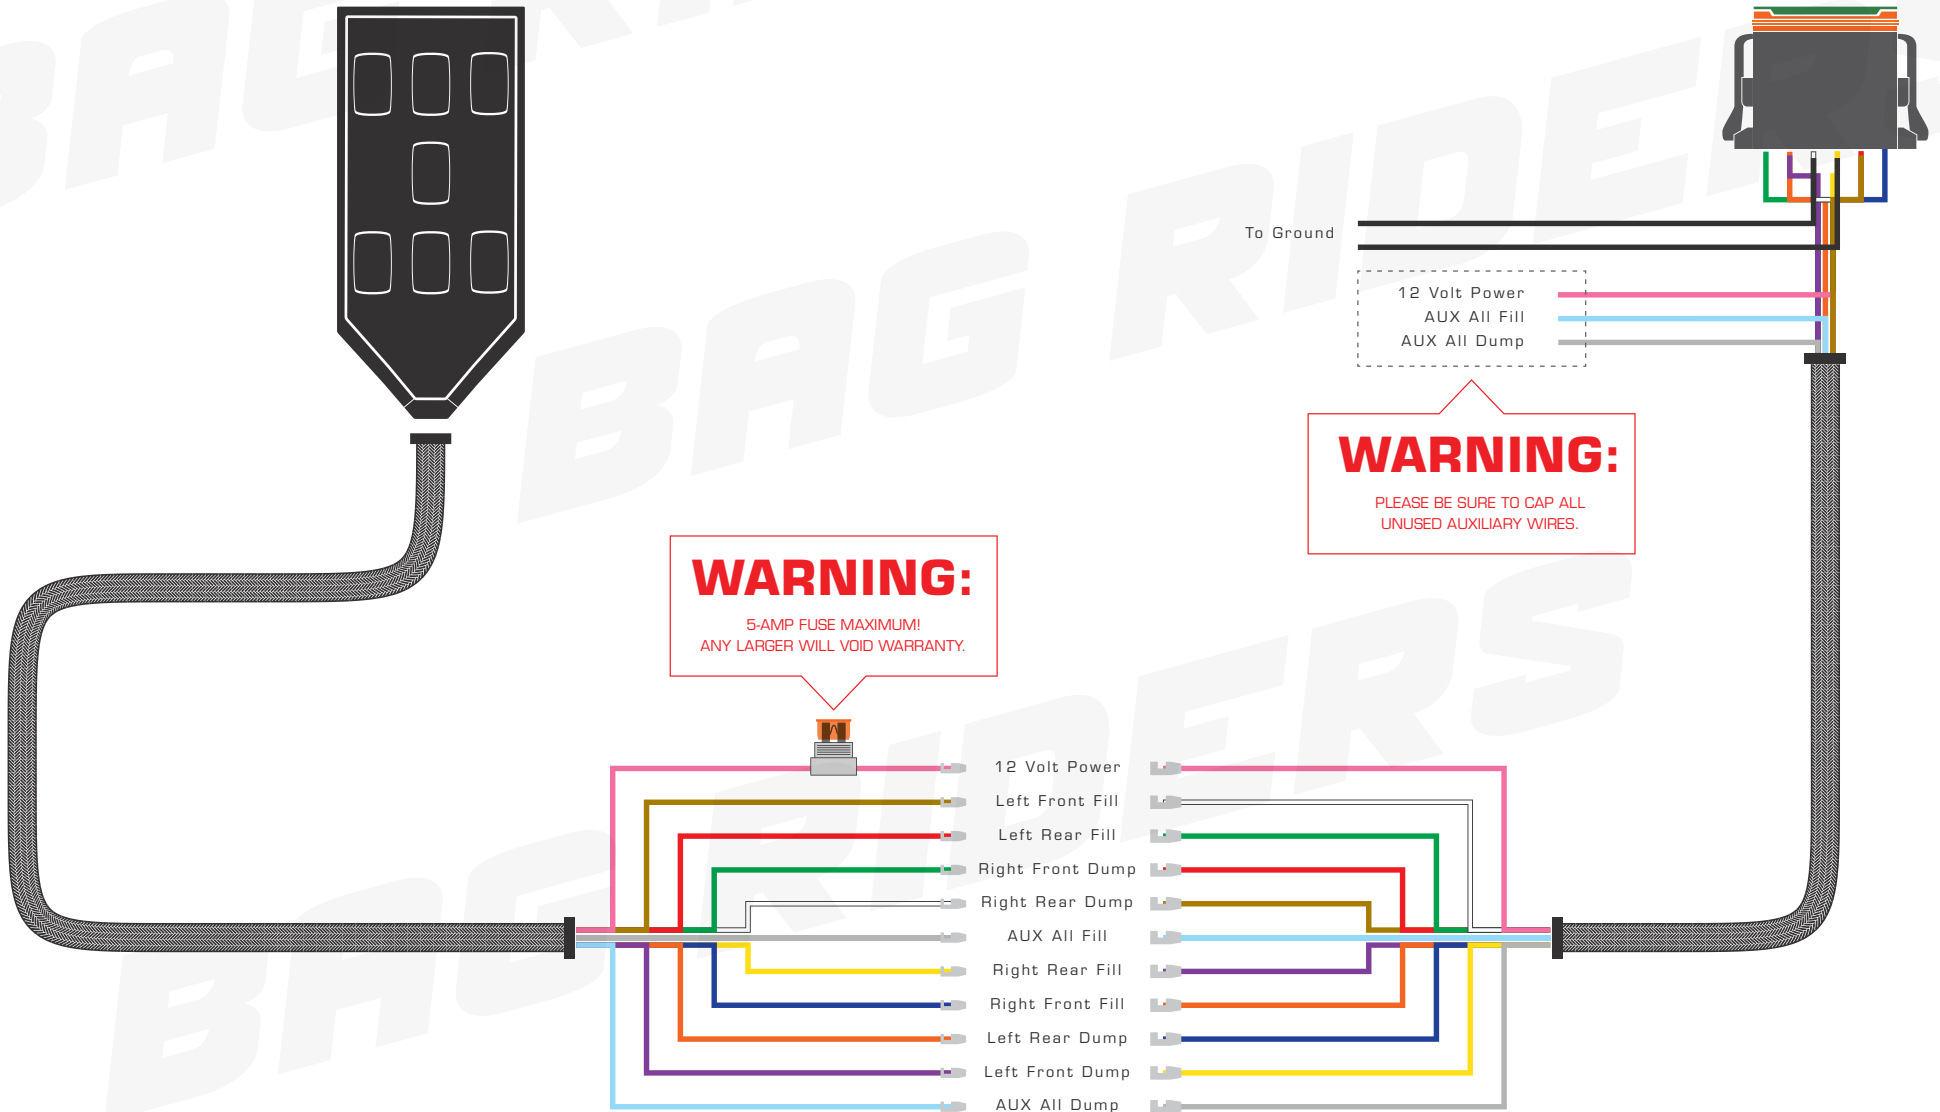

SWITCHBOX REVERSE ORIENTATION

@BAG RIDERS, LLC. — NOT TO SCALE