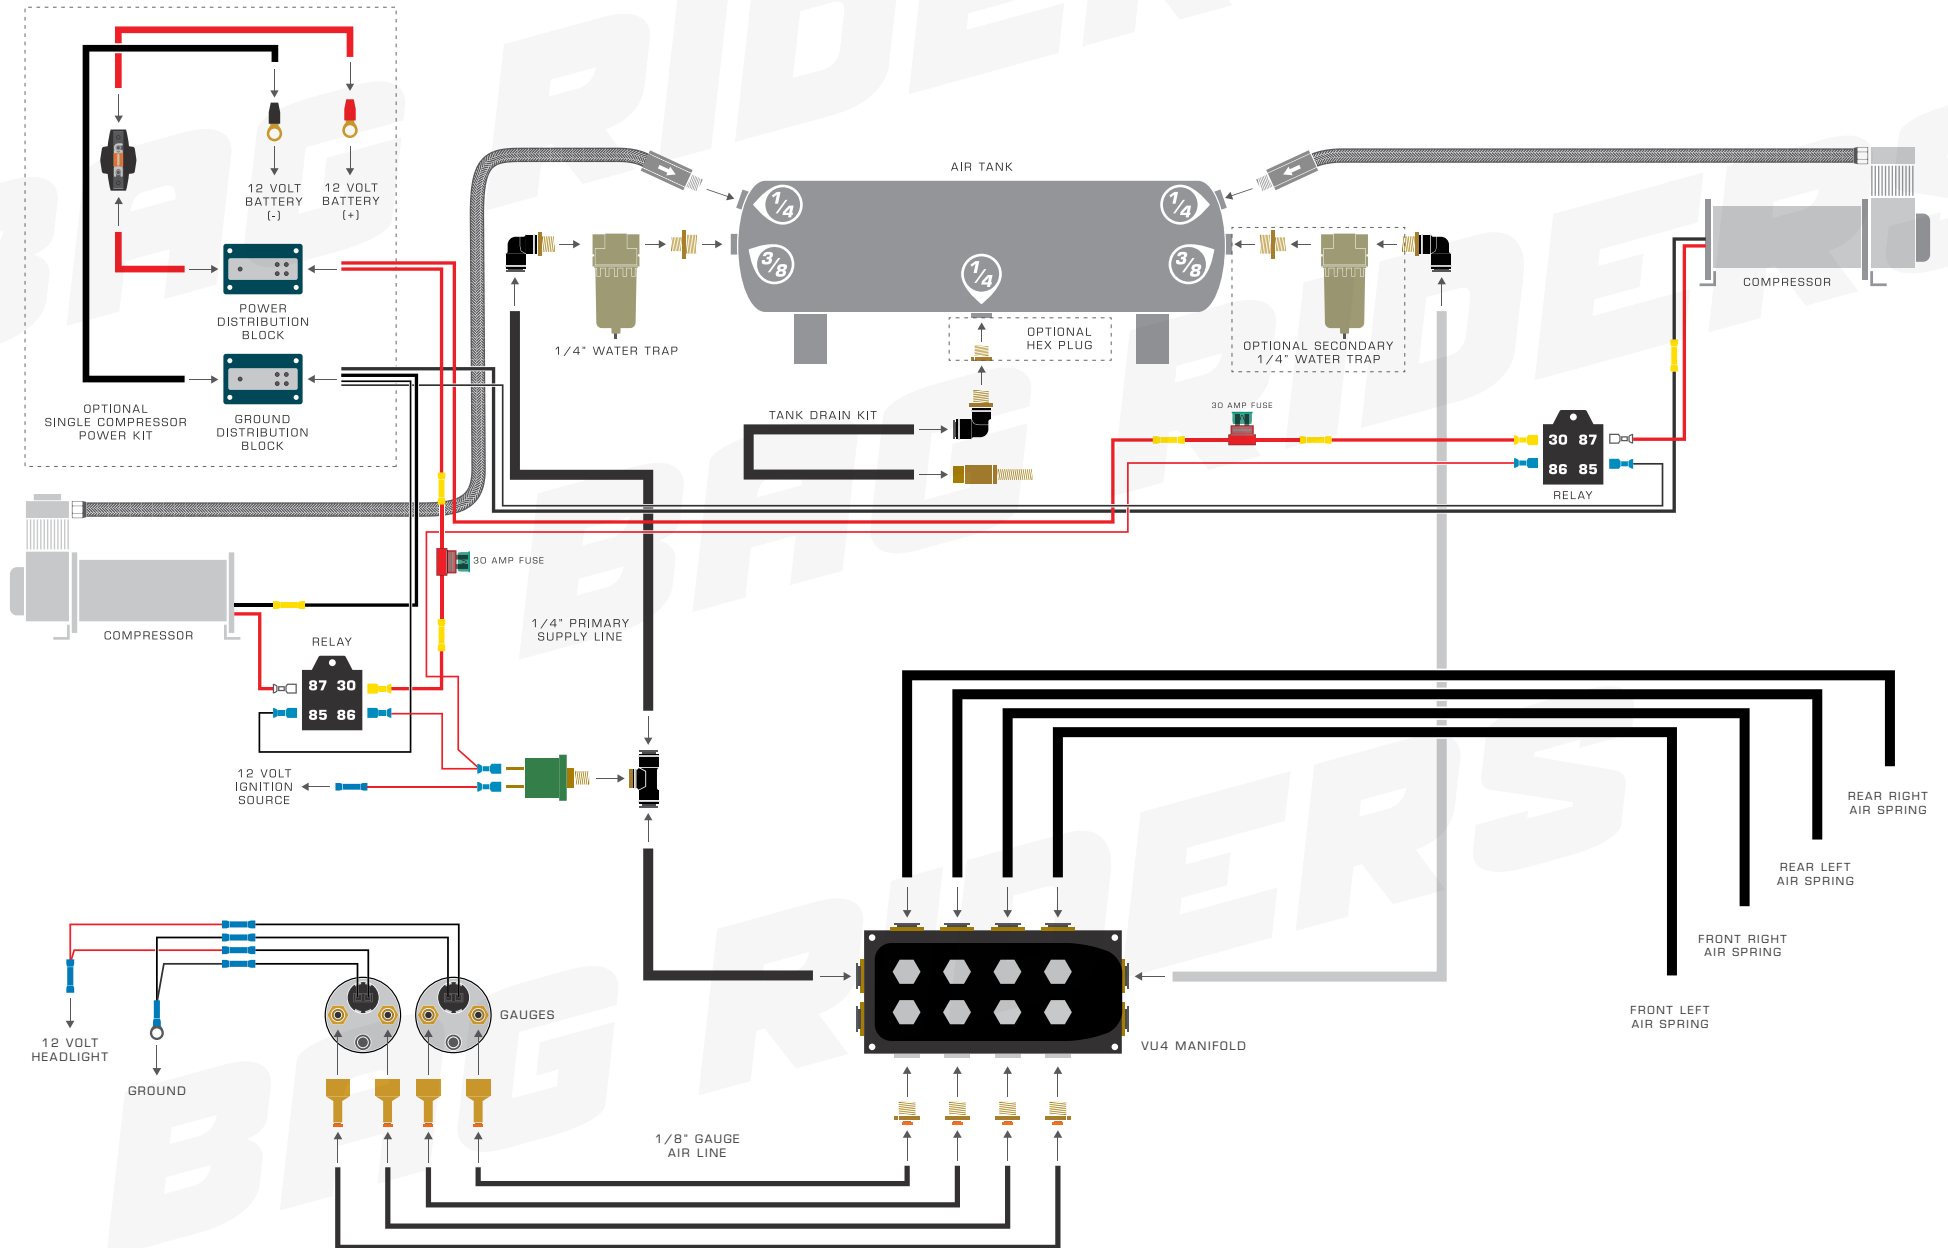

@BAG RIDERS, LLC. — NOT TO SCALE

SMC REPLACEMENT CHECK VALVE

@BAG RIDERS, LLC. — NOT TO SCALE

REMOVE STANDARD VICI CHECK VALVE.

REPLACE WITH SMC CHECK VALVE

SWITCHBOX STANDARD ORIENTATION

@BAG RIDERS, LLC. — NOT TO SCALE

CONTROL

- 1 — AVS Black 7 Switch Box

- 1 — Switch Box to VU4 Harness

- 1 — VU4 4-Corner Valve Kit

TANK DRAIN KIT

- 5 — Air Lift 1/4 Inch Air Line
By the Foot

- 1 — SMC Swivel Elbow
1/4" PTC to 1/4" NPT

- 1 — Air Lift Inflation Valve
1/4" PTC

4 — SMC Male Straight
1/8" PTC to 1/4" NPT

2 — Extra Dual Needle Gauge

2 — White 194 Gauge LED

POWER/GROUND

Power/Ground Distribution Block