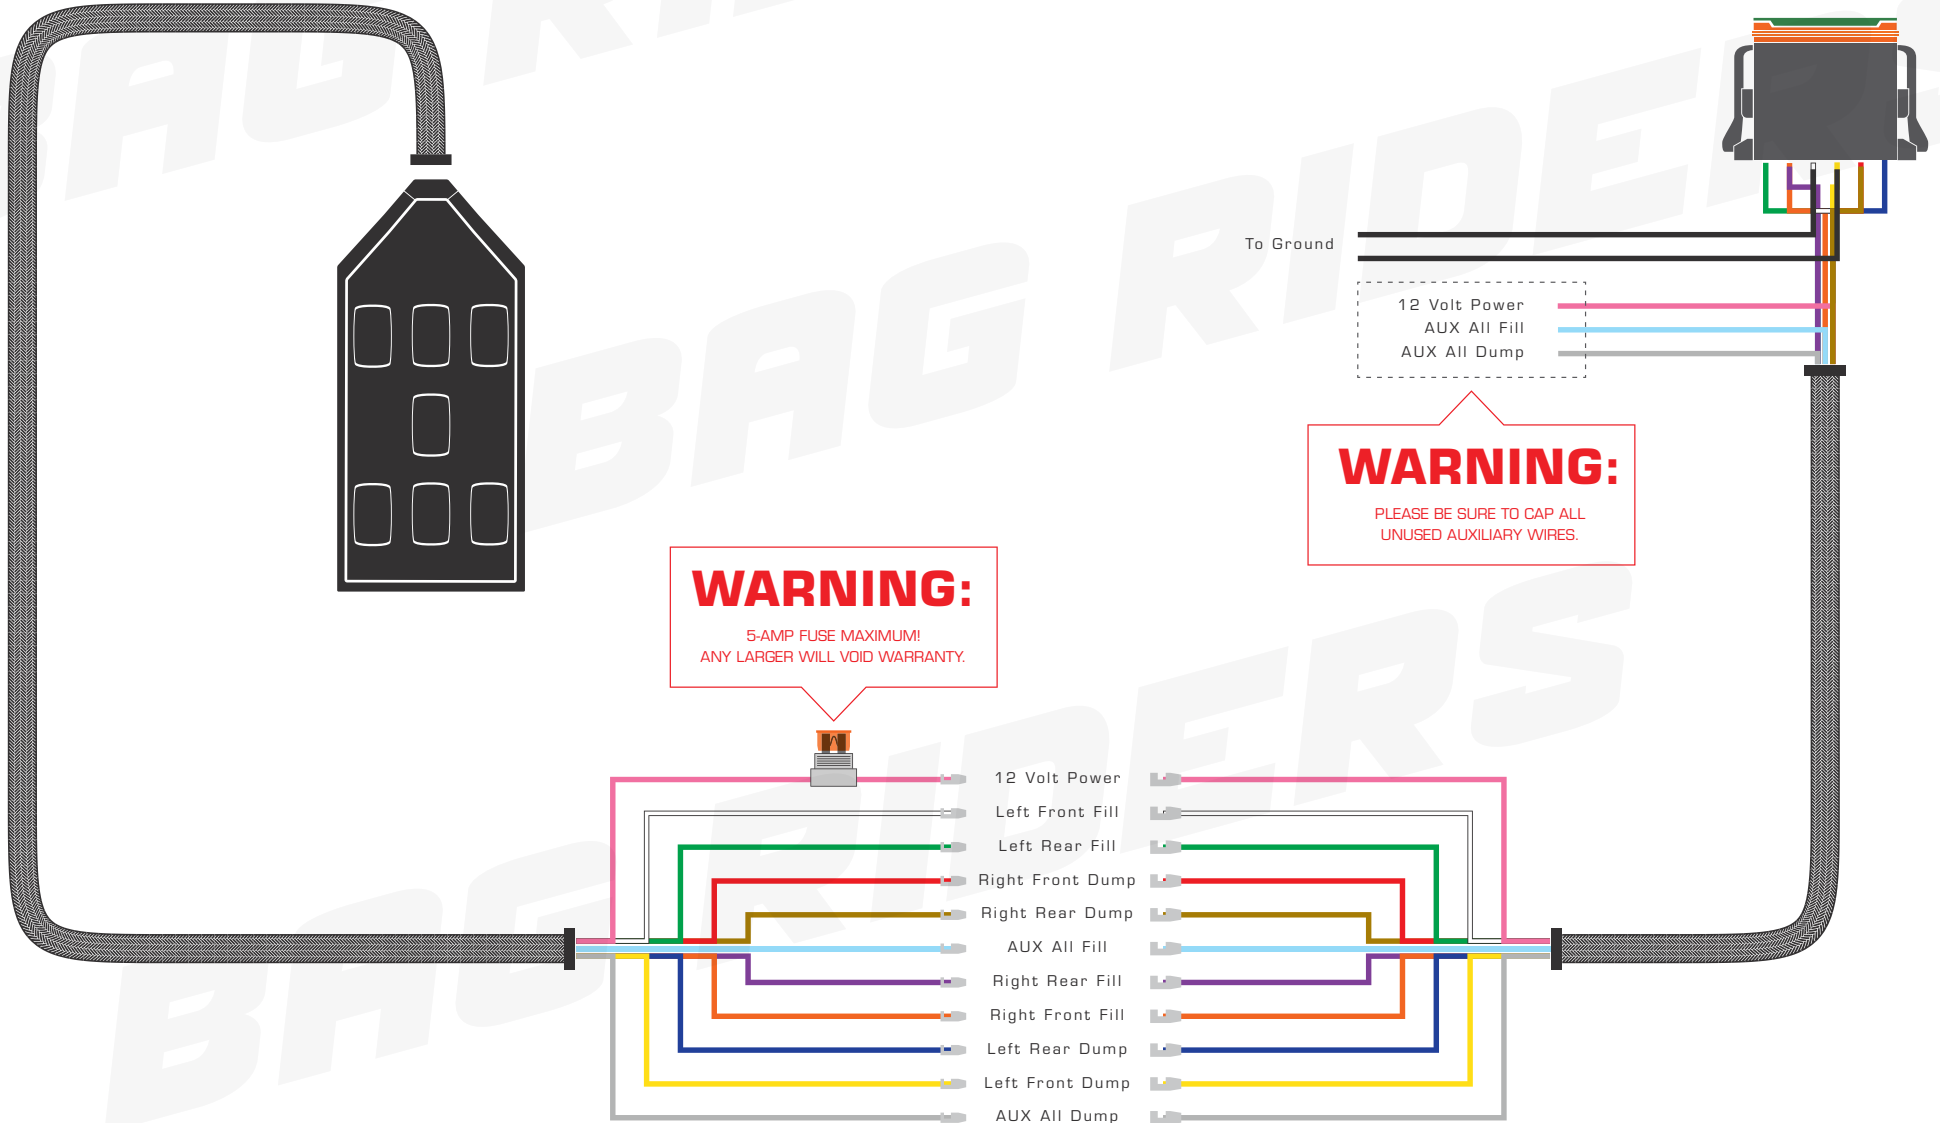

@BAG RIDERS, LLC. — NOT TO SCALE

SMC REPLACEMENT CHECK VALVE

@BAG RIDERS, LLC. — NOT TO SCALE

REMOVE STANDARD VICI CHECK VALVE.

REPLACE WITH SMC CHECK VALVE

SWITCHBOX STANDARD ORIENTATION

@BAG RIDERS, LLC. — NOT TO SCALE

CONTROL

- 1 — AVS Black 7 Switch Box

- 1 — Switch Box to VU4 Harness

- 1 — VU4 4-Corner Valve Kit

TANK DRAIN KIT

- 5 — Air Lift 1/4 Inch Air Line
By the Foot

- 1 — SMC Swivel Elbow
1/4" PTC to 1/4" NPT

- 1 — Air Lift Inflation Valve
1/4" PTC