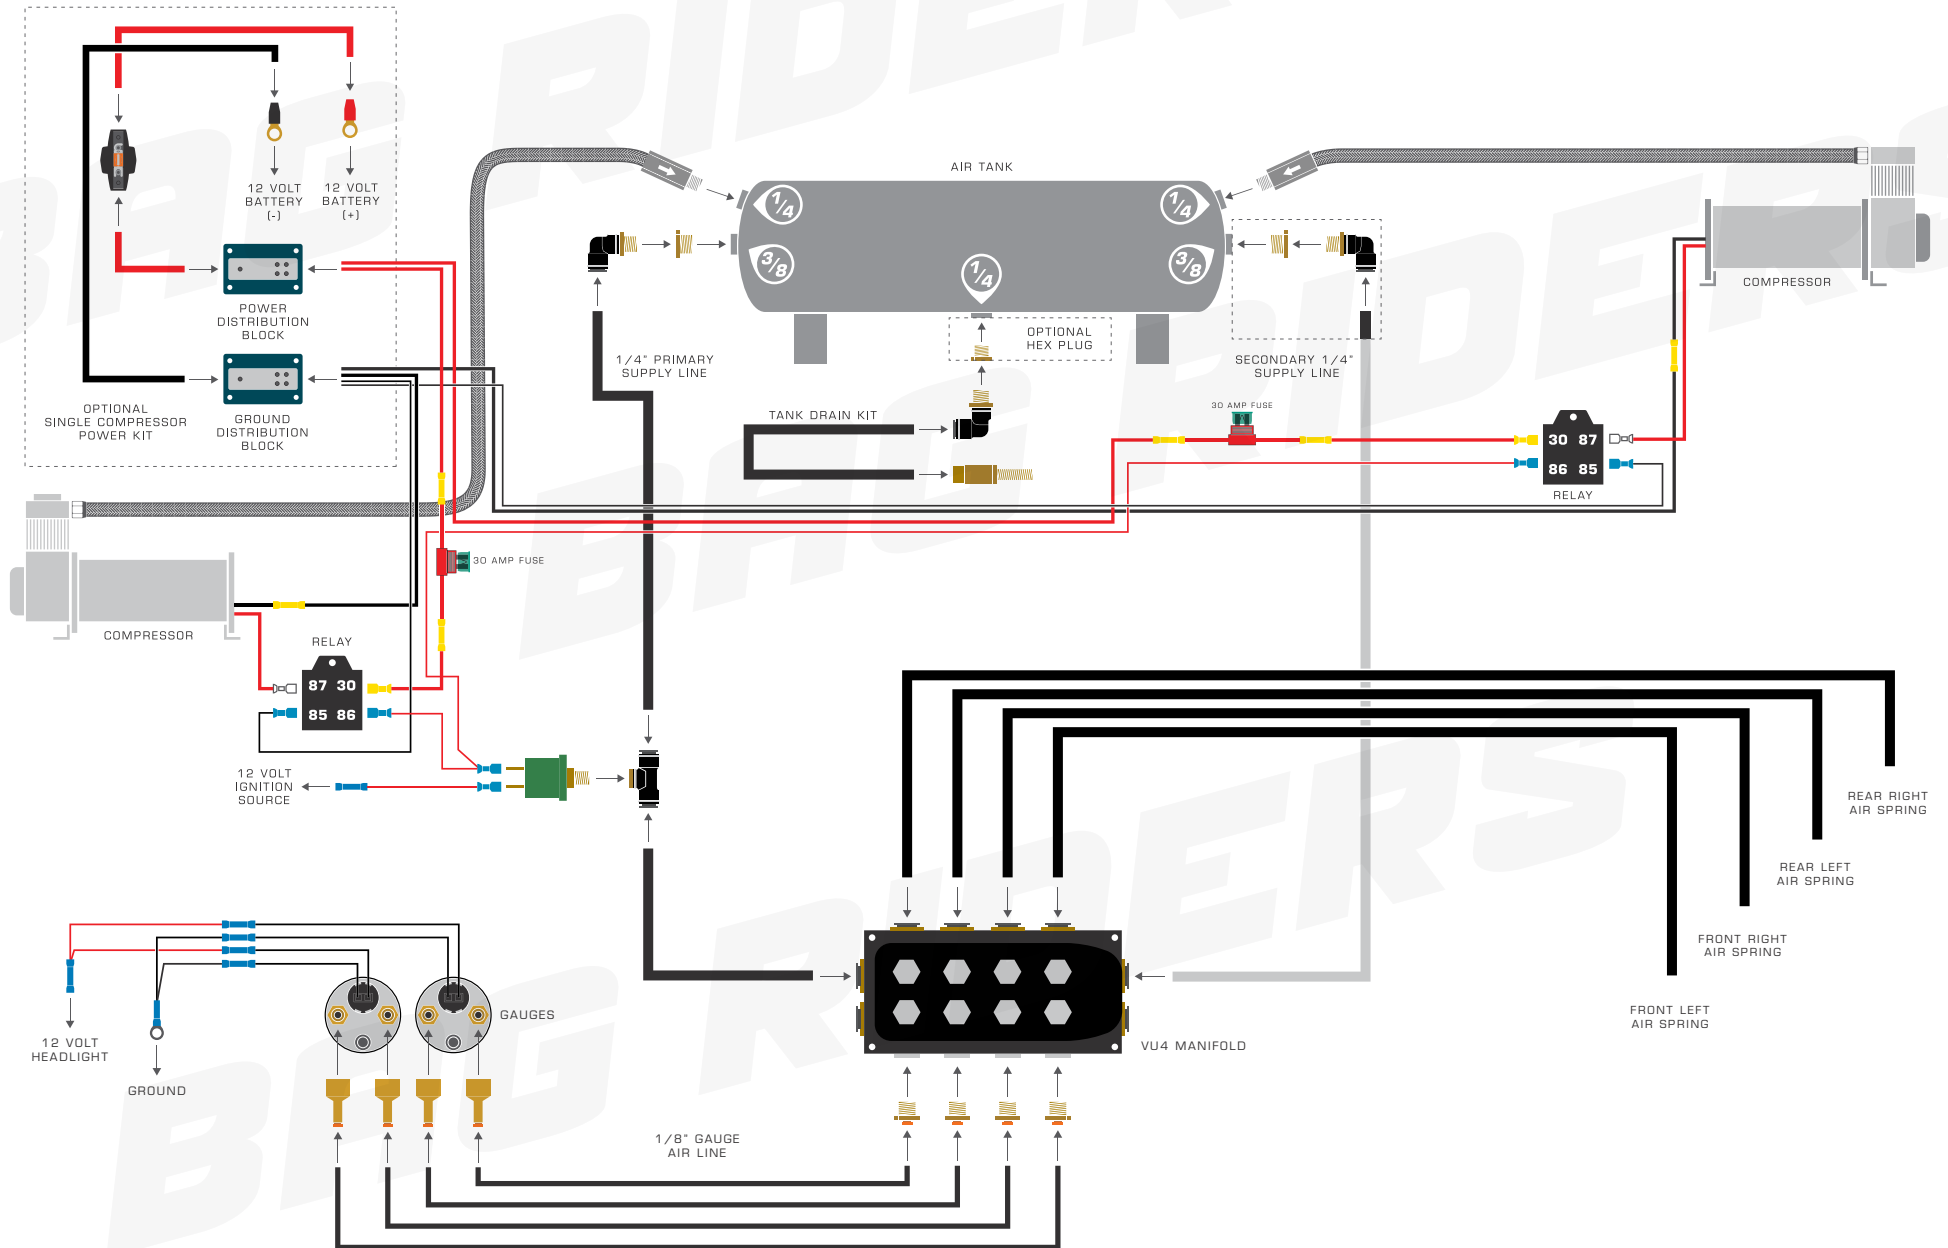

DUAL COMPRESSORS WITHOUT WATER TRAP(S)

@BAG RIDERS, LLC. — NOT TO SCALE