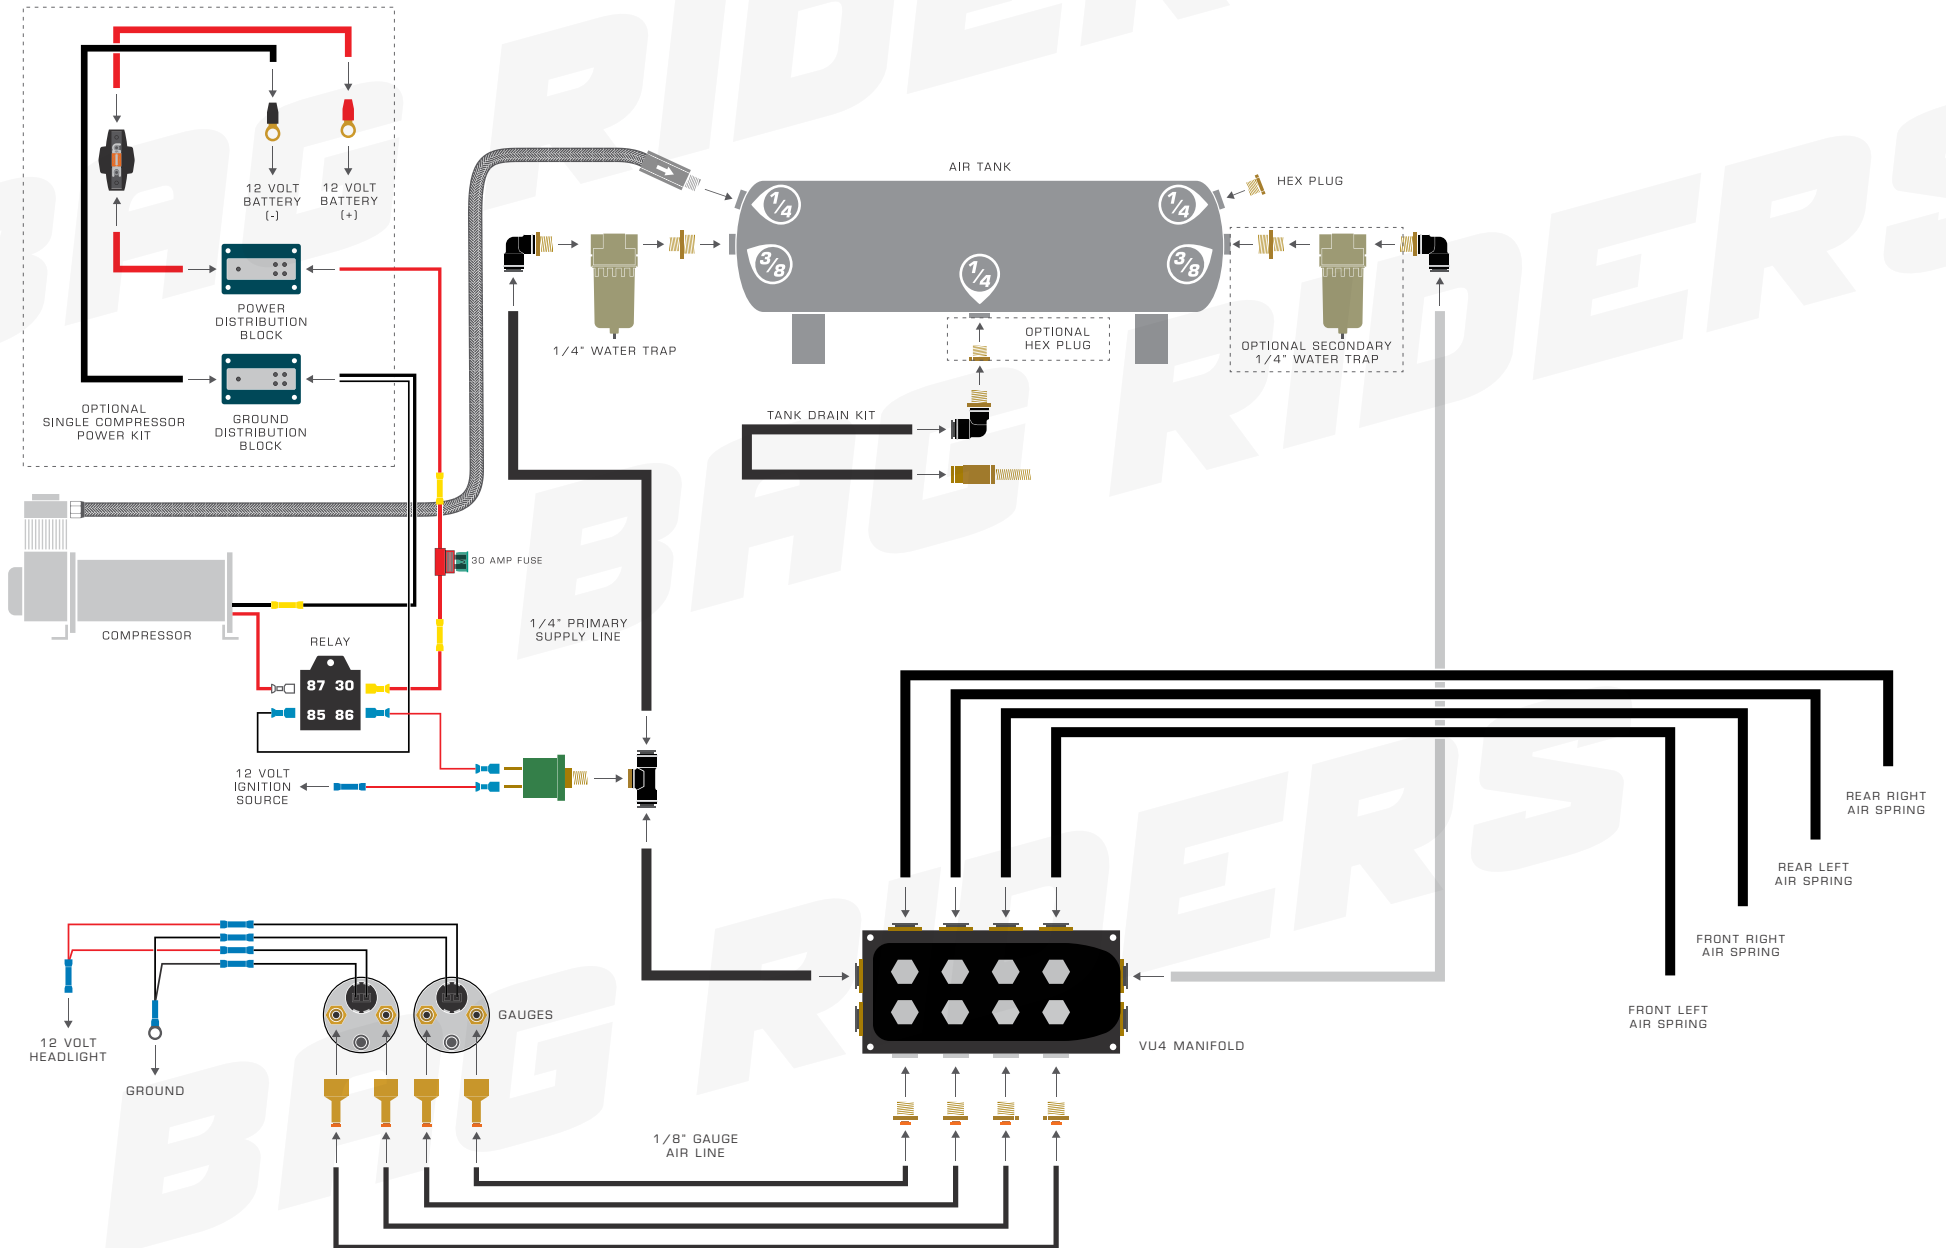

SINGLE COMPRESSOR WITH WATER TRAP(S)

@BAG RIDERS, LLC. — NOT TO SCALE